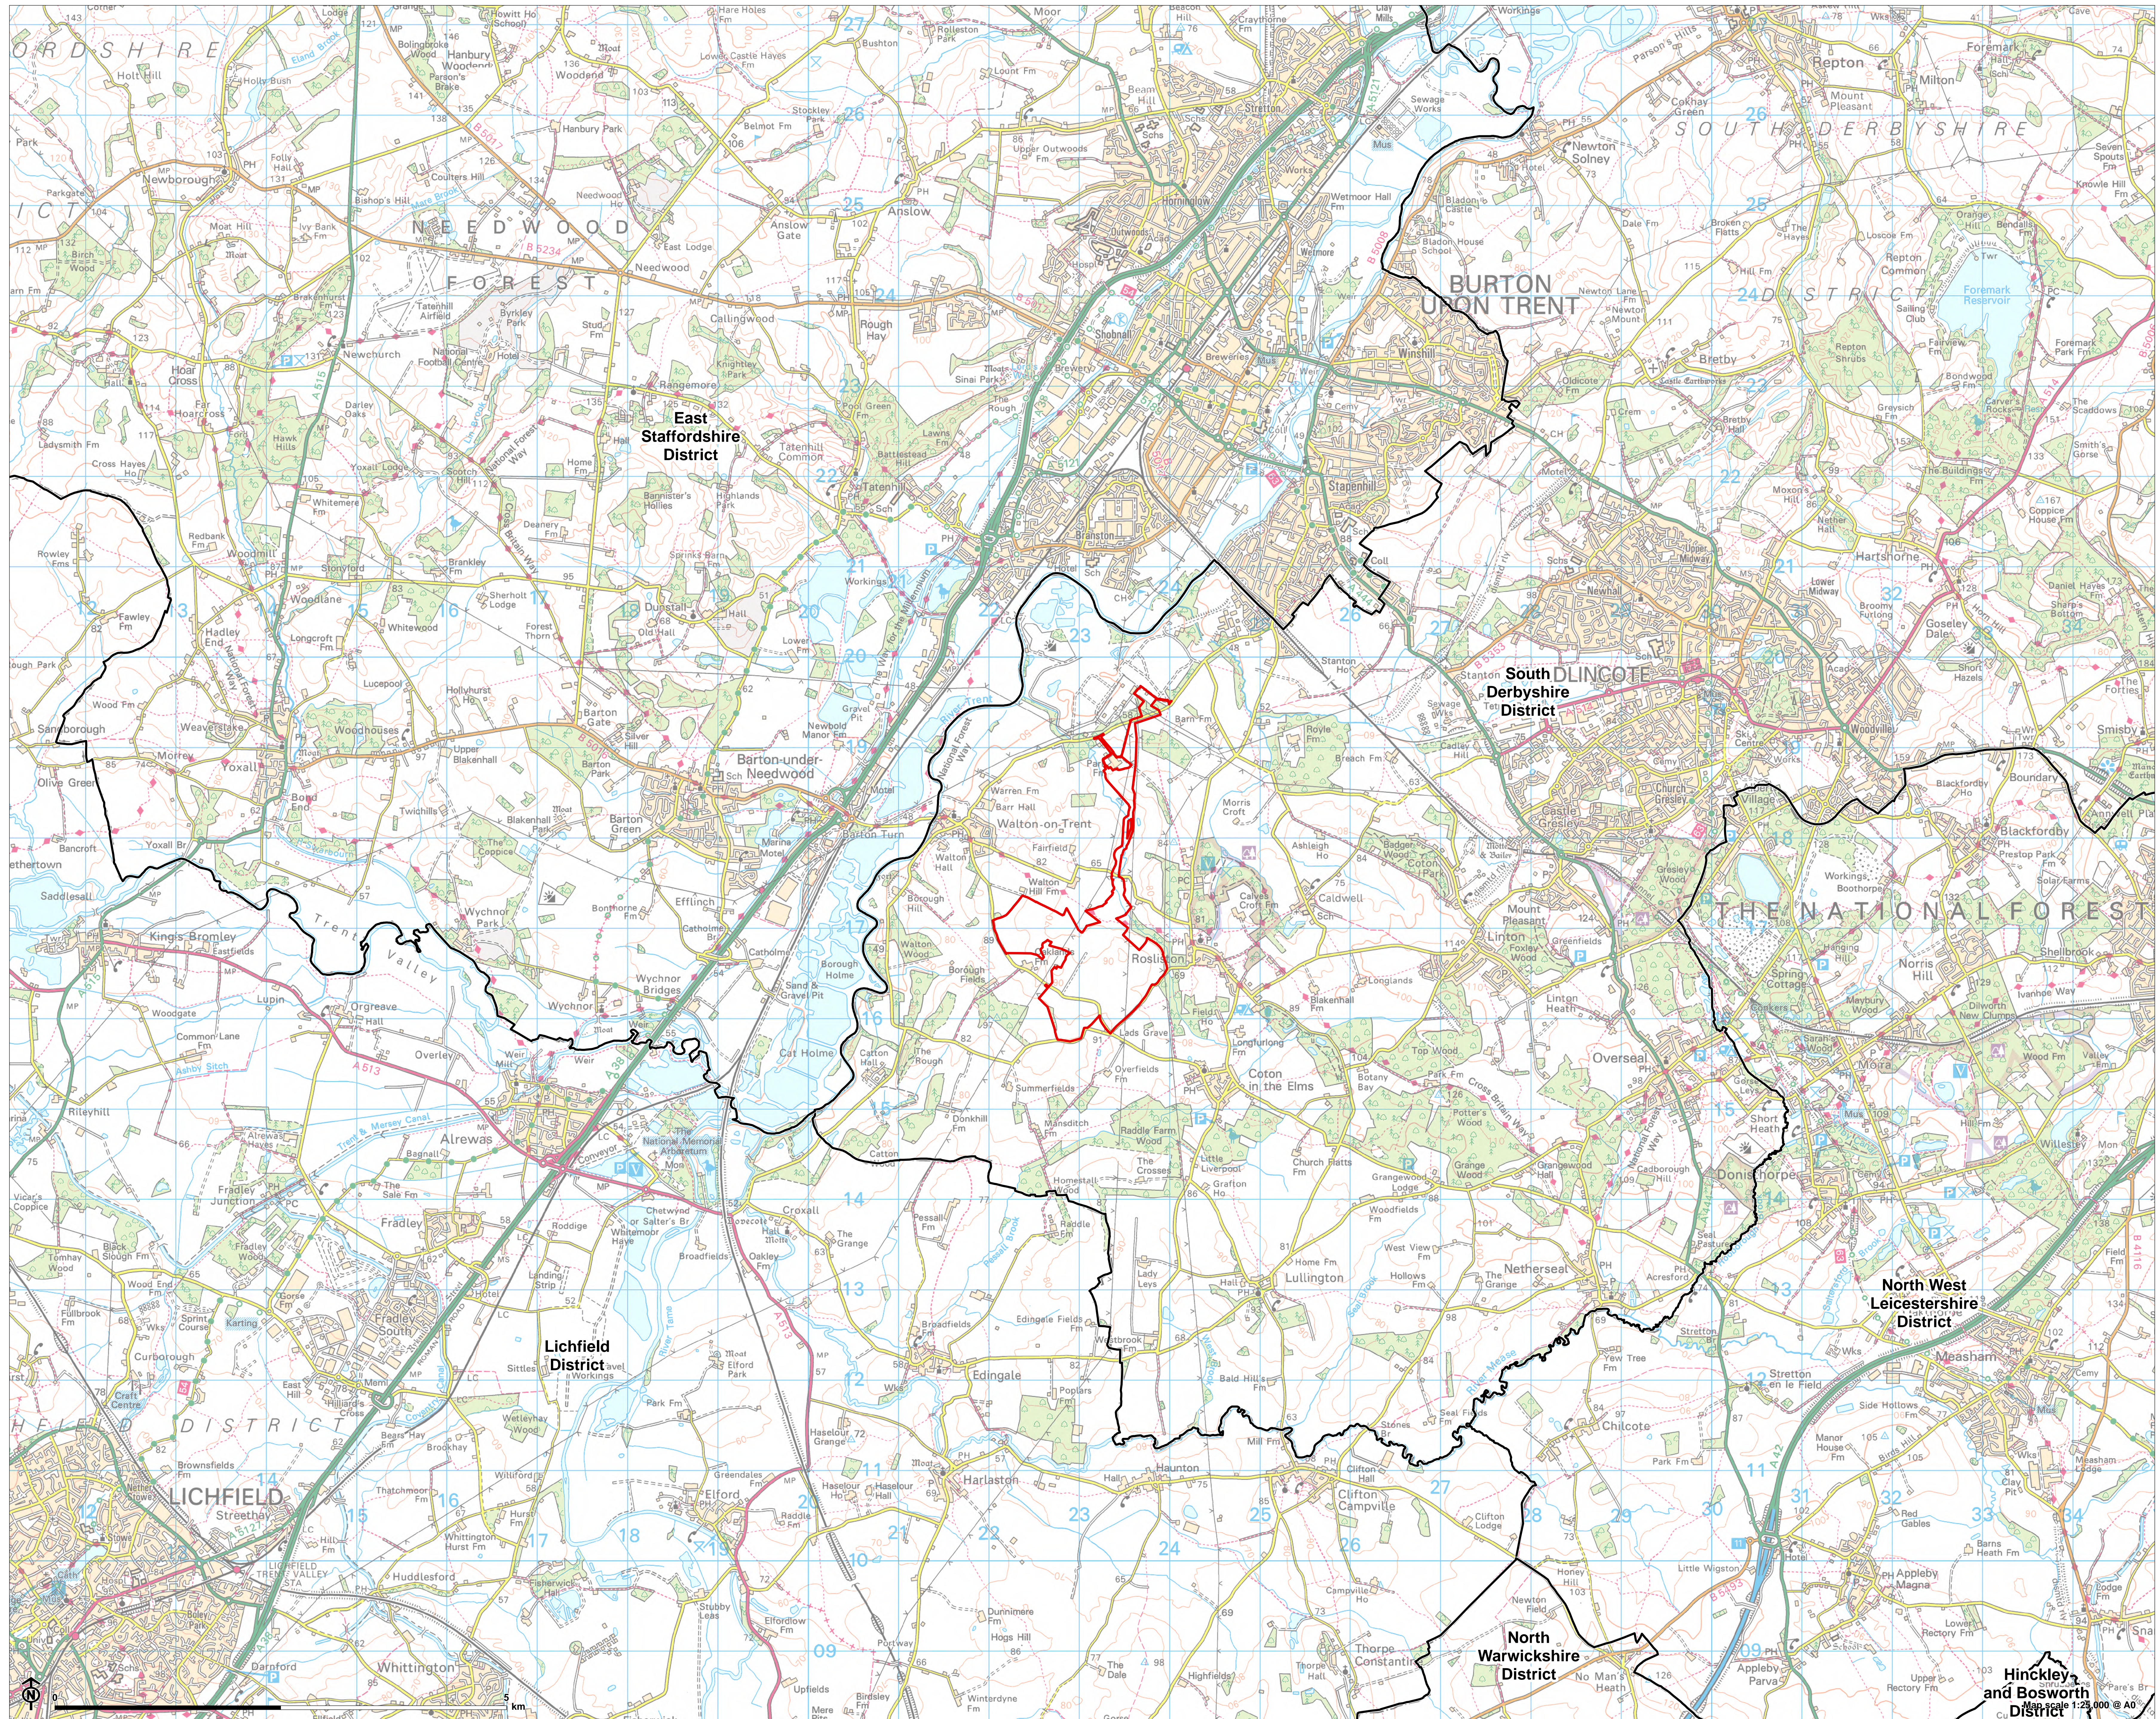

OAKLANDS FARM SOLAR PARK

Applicant: Oaklands Farm Solar Ltd

Site Location Plan

January 2024

Document Ref: EN010122/APP/2.1

Revision: -

Oaklands Farm Solar Park
for Oaklands Farm Solar Ltd

Figure 2.01: Site Location

- Order Limits / Site Boundary
- Local authority boundary